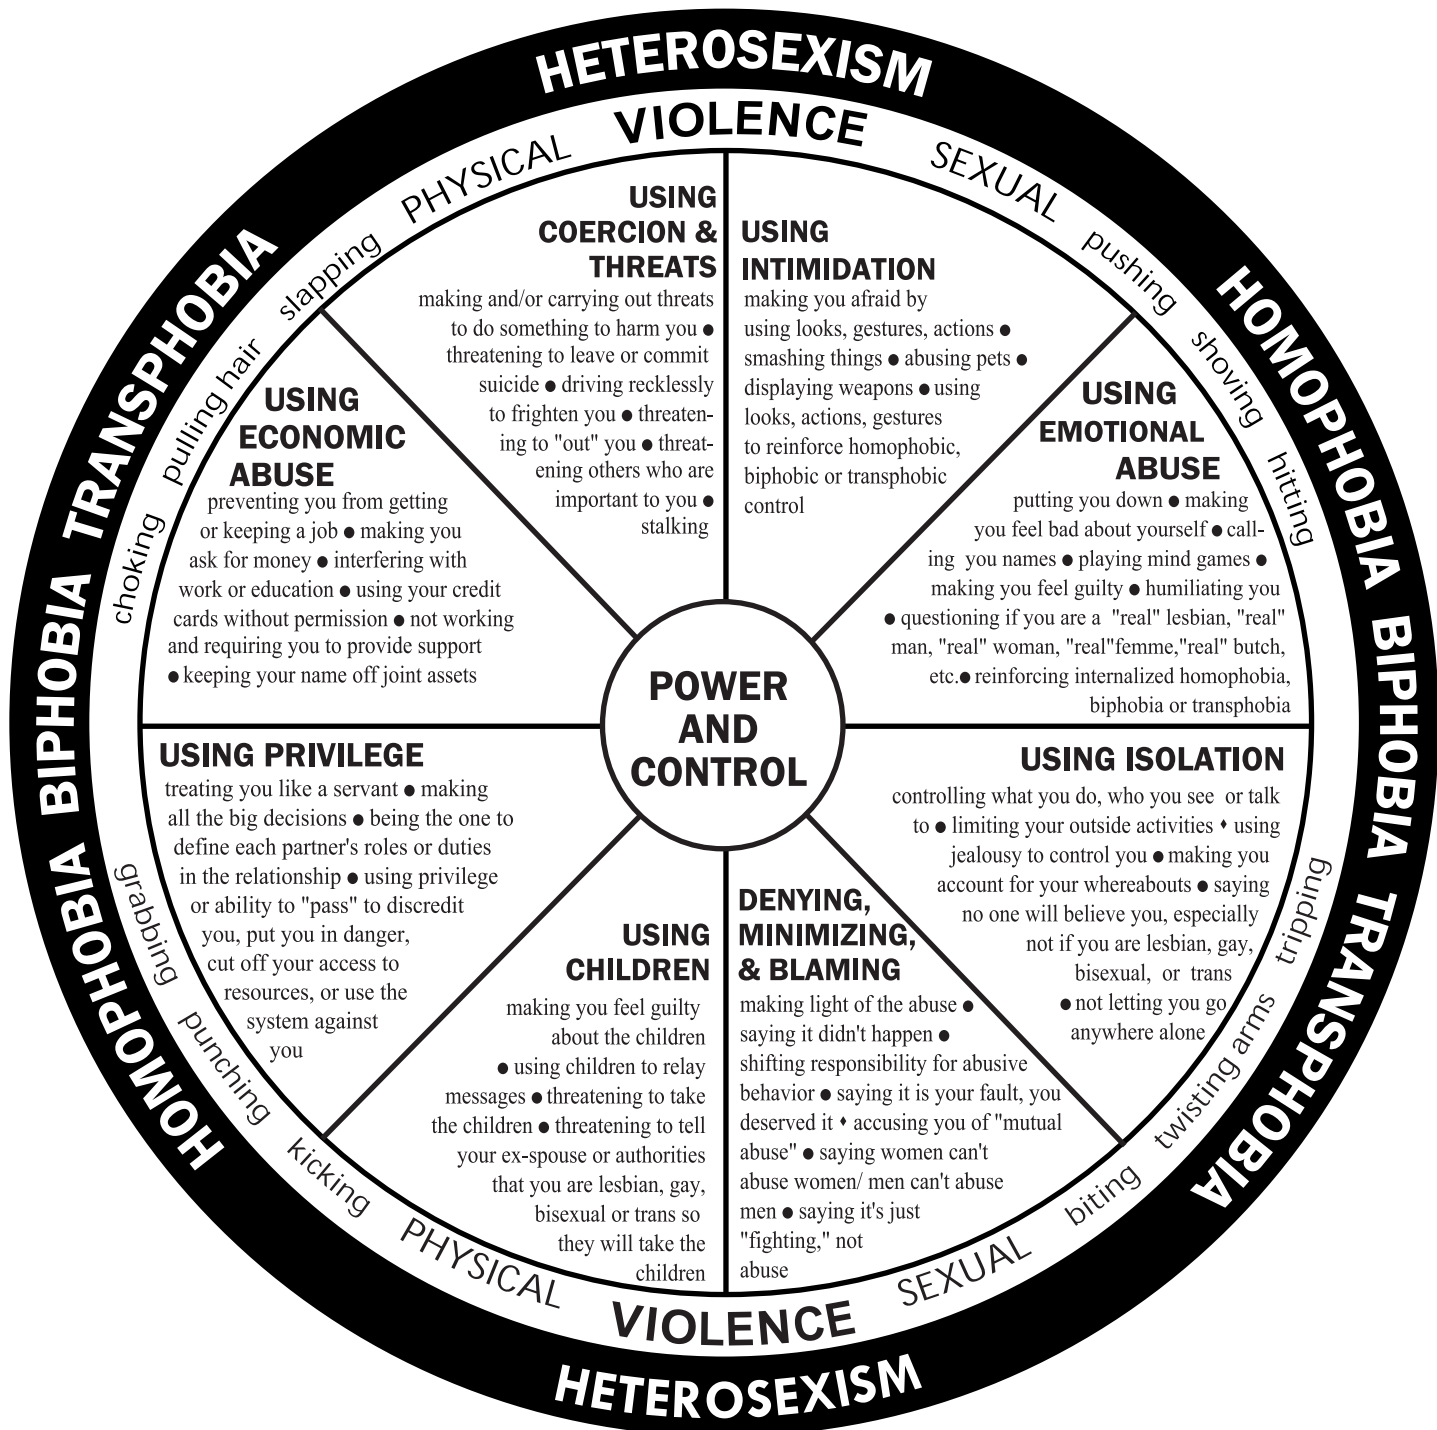

Power and Control Wheel for Lesbian, Gay, Bisexual and Trans Relationships

Developed by Roe & Jagodinsky

Adapted from the Power & Control and Equity Wheels developed by the Domestic Abuse Intervention Project • 206 West Fourth Street • Duluth, Minnesota 55806 • 218/722-4134