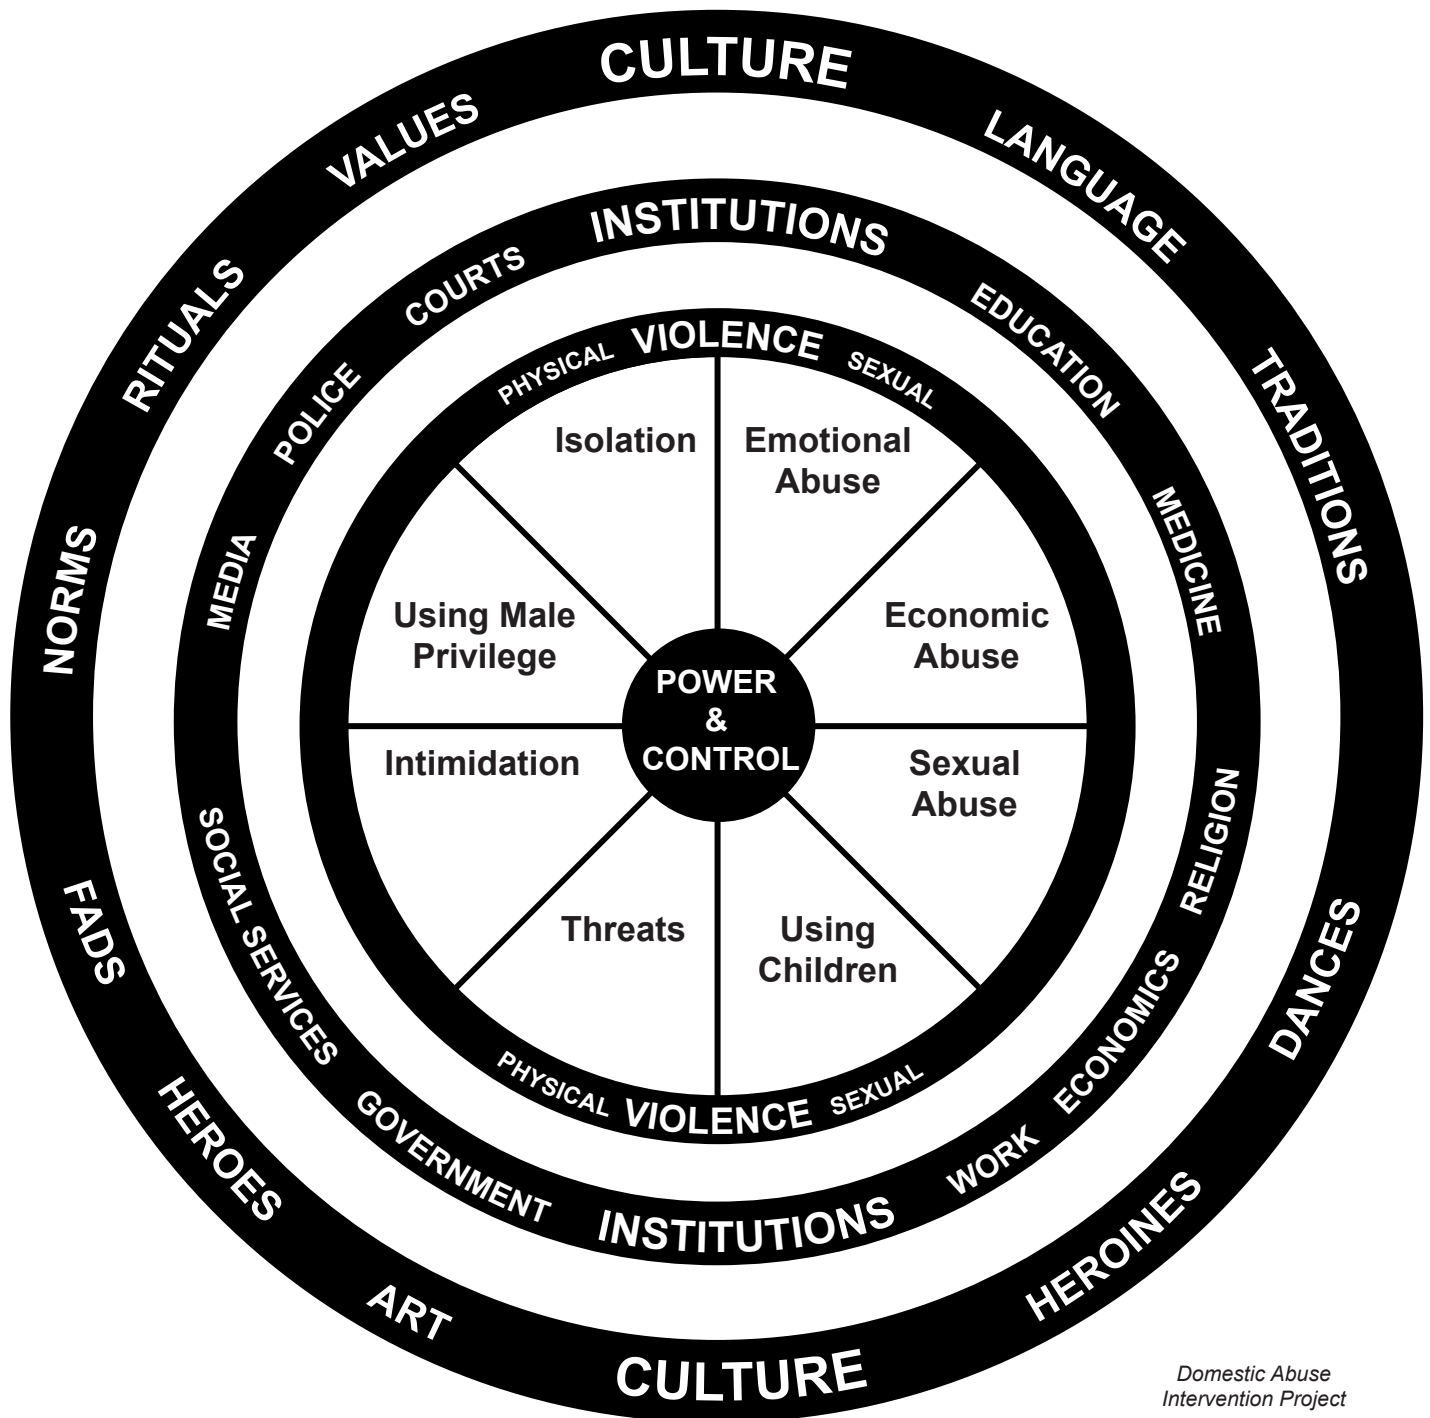

Culture Wheel

*Domestic Abuse
Intervention Project
Duluth, Minnesota*